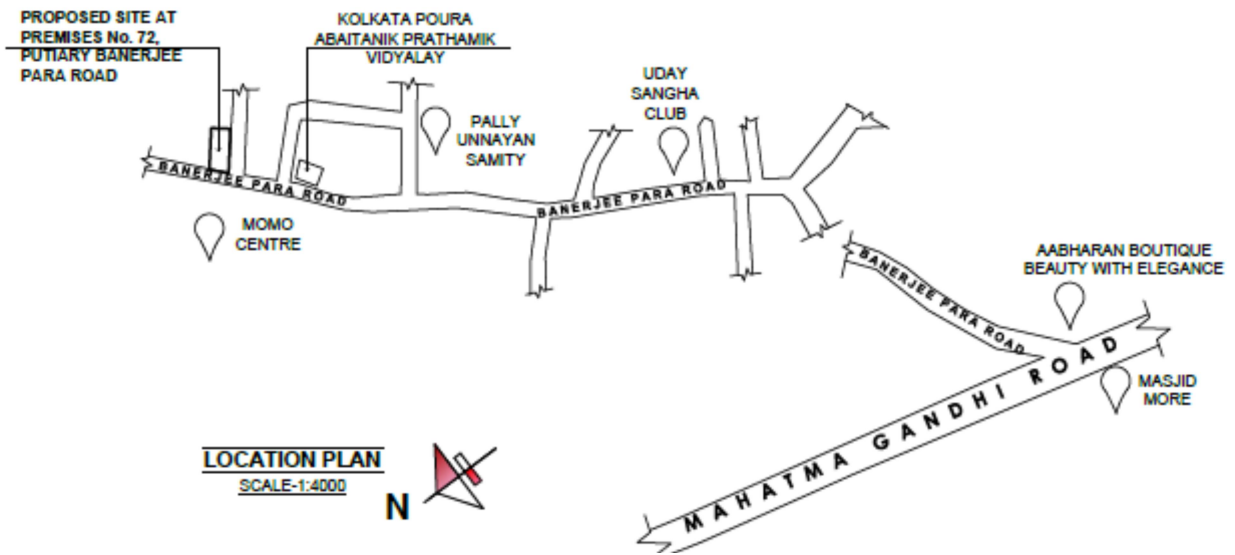

**Location Map: Key Plan with Latitude & Longitude of “Banerjee Villa”** at 72, Putiary Banerjee Para Road, PO - PASCHIM PUTIARY PS - HARIDEBPUR, Kolkata - 700041, under Ward No. 115 of Borough - XIII of KMC

REFERENCE POINTS MARKED IN THE SITE PLAN OF THE PROPOSAL	CO-ORDINATES IN WGS 84	
	LATITUDE	LONGITUDE
Point - A	22°28'45.6"N	88°20'32.8"E
Point - B	22°28'45.4"N	88°20'33.7"E
Point - C	22°28'45.0"N	88°20'33.5"E
Point - D	22°28'45.3"N	88°20'32.5"E